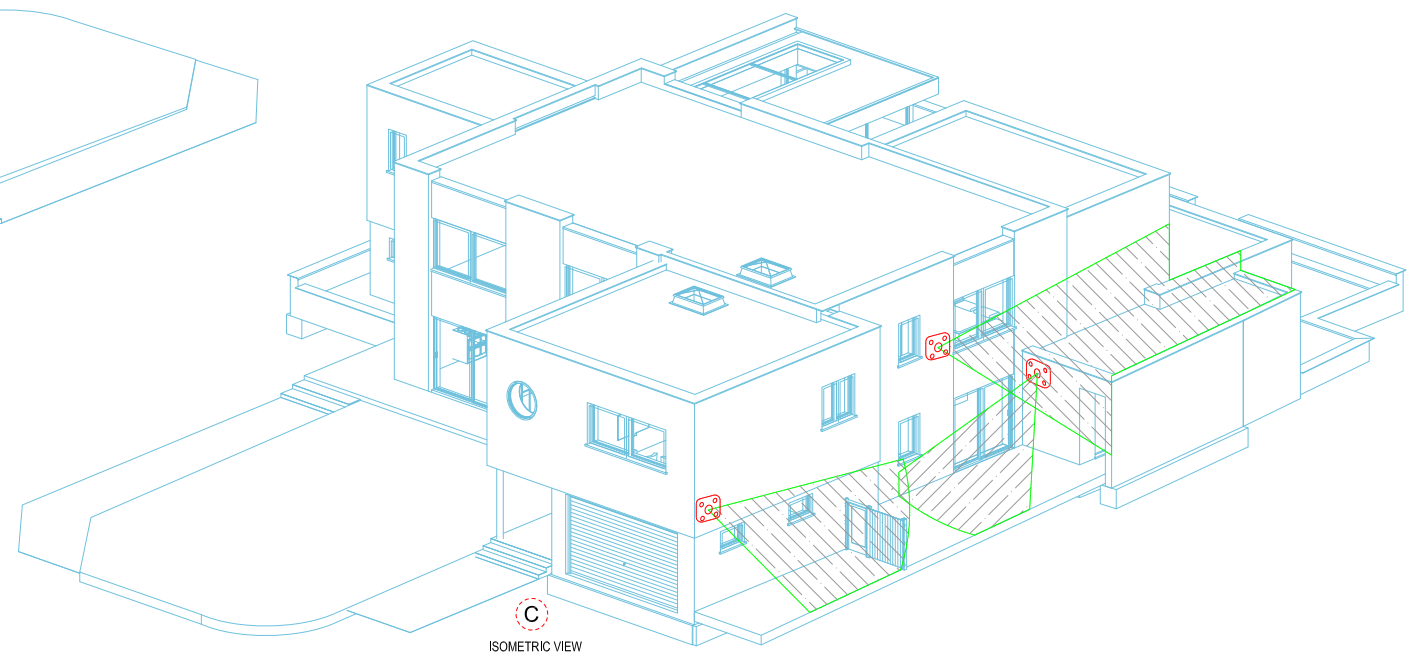

D
ISOMETRIC VIEW

C
ISOMETRIC VIEW

B
ISOMETRIC VIEW

A
ISOMETRIC VIEW

KEY

	TYPE 1 - DOME CAMERA
	TYPE 2 - OUTDOOR DOME CAMERA
	TYPE 3 - FISHEYE DOME CAMERA
	TYPE 4 - 180°/360° DOME CAMERA
	TYPE 5 - BULLET CAMERA
	VIDEO INTERCOM
	CCTV VIEWING STATION
	CARD READER
	RELEASE BUTTON
	INTRUDER ALARM KEYPAD
	ACCESS CONTROL WORKSTATION
	BREAK GLASS
	MAGLOCK
	DOOR CONTACT
	BREAK GLASS SENSOR
	PANIC SIREN
	PANIC BUTTON
	IR MOTION SENSOR
ACS-GF-00	DEVICE ID NUMBER

REVISIONS

KEY PLAN

--

PROJECT TITLE

CLIENT

SPECIALIST DESIGNER

DRAWING TITLE

DRAWING NUMBER Rev

Scale Date Drawn Checked