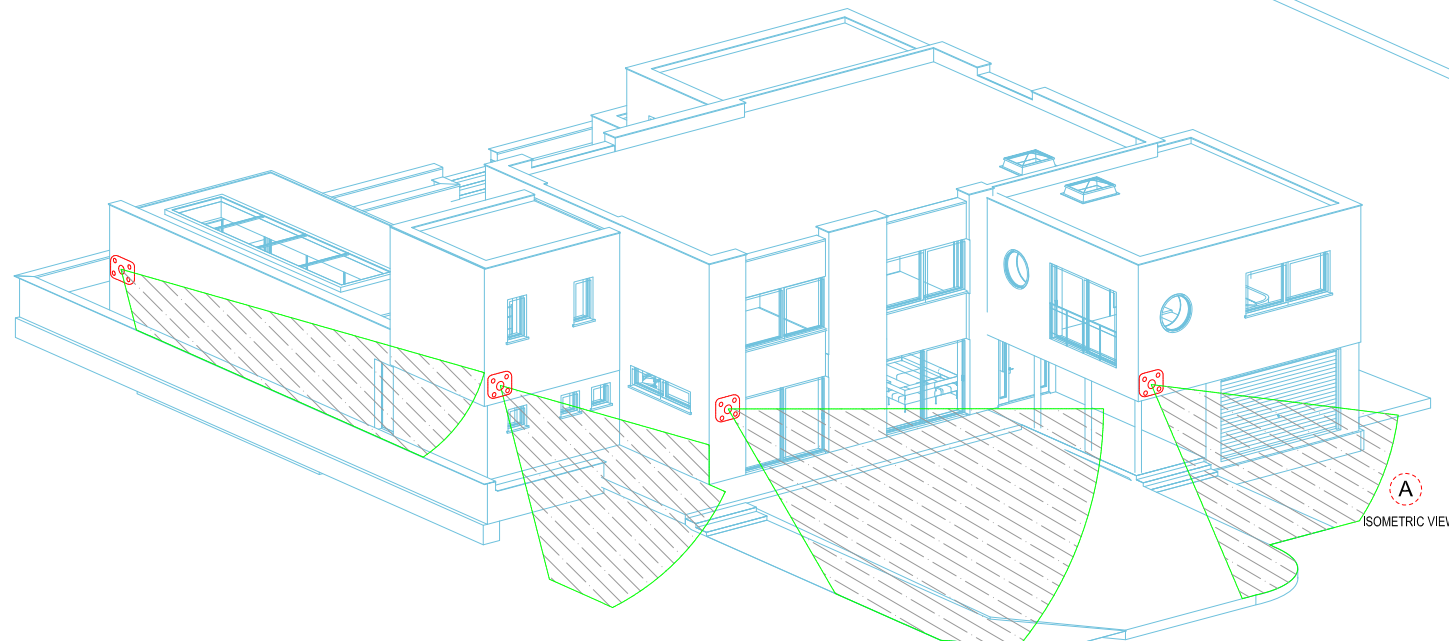

D
ISOMETRIC VIEW

C
ISOMETRIC VIEW

B
ISOMETRIC VIEW

A
ISOMETRIC VIEW

KEY

	TYPE 1 - DOME CAMERA
	TYPE 2 - OUTDOOR DOME CAMERA
	TYPE 3 - FISHEYE DOME CAMERA
	TYPE 4 - 180°/360° DOME CAMERA
	TYPE 5 - BULLET CAMERA
	VIDEO INTERCOM
	CCTV VIEWING STATION
	CARD READER
	RELEASE BUTTON
	INTRUDER ALARM KEYPAD
	ACCESS CONTROL WORKSTATION
	BREAK GLASS
	MAGLOCK
	DOOR CONTACT
	BREAK GLASS SENSOR
	PANIC SIREN
	PANIC BUTTON
	IR MOTION SENSOR
ACS-GF-00	DEVICE ID NUMBER

REVISIONS

KEY PLAN

--

PROJECT TITLE

CLIENT

SPECIALIST DESIGNER

DRAWING TITLE

DRAWING NUMBER Rev

Scale Date Drawn Checked