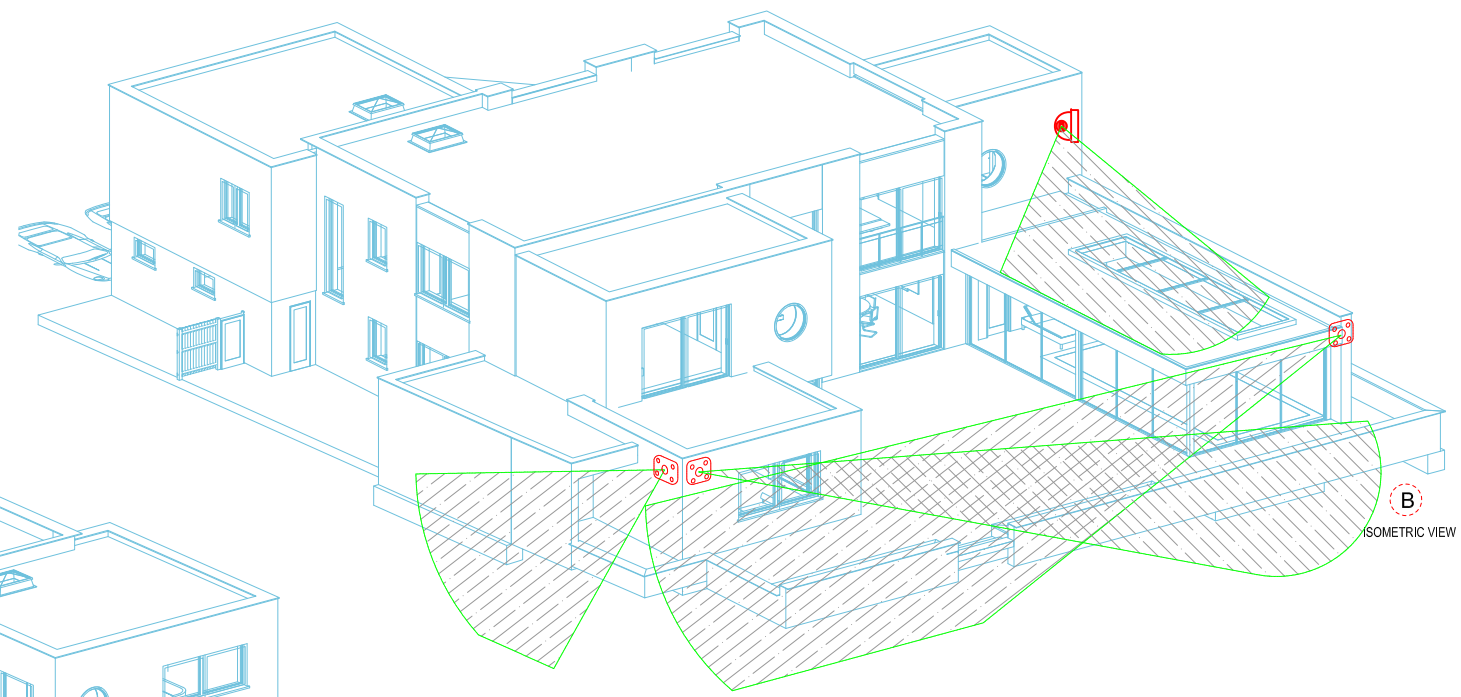

D
ISOMETRIC VIEW

C
ISOMETRIC VIEW

B
ISOMETRIC VIEW

A
ISOMETRIC VIEW

KEY

	TYPE 1 - DOME CAMERA
	TYPE 2 - OUTDOOR DOME CAMERA
	TYPE 3 - FISHEYE DOME CAMERA
	TYPE 4 - 180°/360° DOME CAMERA
	TYPE 5 - BULLET CAMERA
	VIDEO INTERCOM
	CCTV VIEWING STATION
	CARD READER
	RELEASE BUTTON
	INTRUDER ALARM KEYPAD
	ACCESS CONTROL WORKSTATION
	BREAK GLASS
	MAGLOCK
	DOOR CONTACT
	BREAK GLASS SENSOR
	PANIC SIREN
	PANIC BUTTON
	IR MOTION SENSOR
ACS-GF-00	DEVICE ID NUMBER

REVISIONS

KEY PLAN

--

PROJECT TITLE

CLIENT

SPECIALIST DESIGNER

DRAWING TITLE

DRAWING NUMBER Rev

Scale Date Drawn Checked