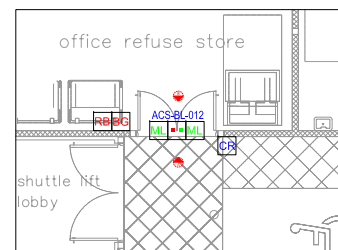

ACS-BL-001 Access to BOH Access Corridor from Utilities Lobby

ACS-BL-002 Access to Utilities Lobby from Staircase 04

ACS-BL-003 Access to Fire Fighters' Lobby from Staircase 01

ACS-BL-004 Access to BOH Access Corridor from Inner Lobby

ACS-BL-005 Access to Stair Lobby from Staircase 03

ACS-BL-006 Access from Loading Bay - Internal Access

ACS-BL-007 Access to Loading Bay - External Access

ACS-BL-008 Dock Master's Office

ACS-BL-009 Sprinkler Tank Room

ACS-BL-011 Refuse Sorting Room

ACS-BL-012 Office Refuse Store

ACS-BL-013 Retail Refuse Store

KEY

- ESP ELECTRONIC SECURITY CONTROL PANEL
- VI VIDEO INTERCOM
- VS CCTV VIEWING STATION
- CR CARD READER
- RB RELEASE BUTTON
- AK INTRUDER ALARM KEYPAD
- WS ACCESS CONTROL WORKSTATION
- BG BREAK GLASS
- ML MAGLOCK
- DC DOOR CONTACT
- QR QR CODE READER
- PS PANIC SIREN
- PB PANIC BUTTON
- ACS-QF-00 DEVICE ID NUMBER