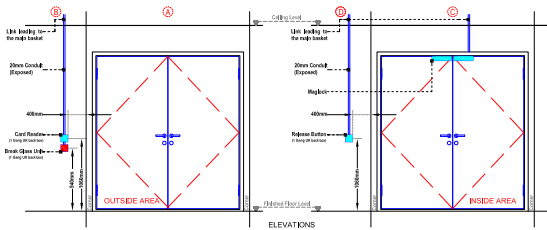

SCHEDULE

- ACCESS CONTROL SYSTEMS**
 ACS-BL-001 Access to BOH Access Corridor from Utilities Lobby
 ACS-BL-002 Access to Utilities Lobby from Staircase 04
 ACS-BL-003 Access to Fire Fighters' Lobby from Staircase 01
 ACS-BL-004 Access to BOH Access Corridor from Inner Lobby
 ACS-BL-005 Access to Stair Lobby from Staircase 03
 ACS-BL-006 Access to Loading Bay - Internal Access
 ACS-BL-007 Access to Loading Bay - External Access
 ACS-BL-008 Dock Master's Office
 ACS-BL-009 Sprinkler tank Room
 ACS-BL-011 Refuse Sorting Room
 ACS-BL-012 Office Refuse Store
 ACS-BL-013 Retail Refuse Store

ACS-BL-001 Access to BOH Access Corridor from Utilities Lobby

ACS-BL-002 Access to Utilities Lobby from Staircase 04

ACS-BL-003 Access to Fire Fighters' Lobby from Staircase 01

ACS-BL-004 Access to BOH Access Corridor from Inner Lobby

REV DATE	BY REVISIONS	KEY PLAN	NOTES	SPECIALIST DESIGNER
PROJECT TITLE		DRAWING TITLE		
CLIENT		DRAWING NUMBER		Rev
Scale	Date	Drawn	Checked	