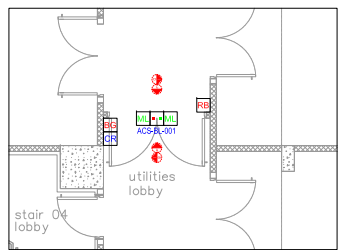

SCHEDULE

- ACCESS CONTROL SYSTEMS**
 ACS-BL-001 Access to BOH Access Corridor from Utilities Lobby
 ACS-BL-002 Access to Utilities Lobby from Staircase 04
 ACS-BL-003 Access to Fire Fighters' Lobby from Staircase 01
 ACS-BL-004 Access to BOH Access Corridor from Inner Lobby
 ACS-BL-005 Access to Stair Lobby from Staircase 03
 ACS-BL-006 Access to Loading Bay - Internal Access
 ACS-BL-007 Access to Loading Bay - External Access
 ACS-BL-008 Dock Master's Office
 ACS-BL-009 Sprinkler tank Room
 ACS-BL-011 Refuse Sorting Room
 ACS-BL-012 Office Refuse Store
 ACS-BL-013 Retail Refuse Store

ACS-BL-001 Access to BOH Access Corridor from Utilities Lobby

ACS-BL-002 Access to Utilities Lobby from Staircase 04

ACS-BL-003 Access to Fire Fighters' Lobby from Staircase 01

ACS-BL-004 Access to BOH Access Corridor from Inner Lobby

ACS-BL-005 Access to Stair Lobby from Staircase 03

ACS-BL-006 Access from Loading Bay - Internal Access

ACS-BL-007 Access to Loading Bay - External Access

ACS-BL-008 Dock Master's Office

ACS-BL-009 Sprinkler Tank Room