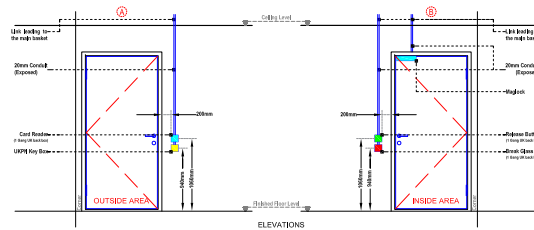

SCHEDULE

- ACCESS CONTROL SYSTEMS**
 ACS-BL-001 Access to BOH Access Corridor from Utilities Lobby
 ACS-BL-002 Access to Utilities Lobby from Staircase 04
 ACS-BL-003 Access to Fire Fighters' Lobby from Staircase 01
 ACS-BL-004 Access to BOH Access Corridor from Inner Lobby
 ACS-BL-005 Access to Stair Lobby from Staircase 03
 ACS-BL-006 Access to Loading Bay - Internal Access
 ACS-BL-007 Access to Loading Bay - External Access
 ACS-BL-008 Dock Master's Office
 ACS-BL-009 Sprinkler tank Room
 ACS-BL-011 Refuse Sorting Room
 ACS-BL-012 Office Refuse Store
 ACS-BL-013 Retail Refuse Store

ACS-BL-001 Access to BOH Access Corridor from Utilities Lobby

ACS-BL-002 Access to Utilities Lobby from Staircase 04

ACS-BL-003 Access to Fire Fighters' Lobby from Staircase 01

ACS-BL-004 Access to BOH Access Corridor from Inner Lobby