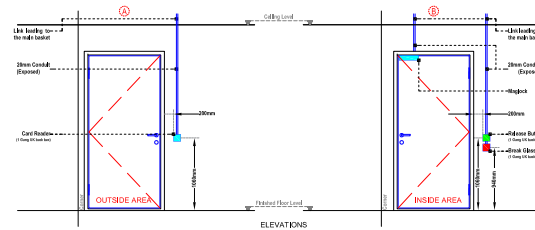

SCHEDULE

- ACCESS CONTROL SYSTEMS**
 ACS-BL-001 Access to BOH Access Corridor from Utilities Lobby
 ACS-BL-002 Access to Utilities Lobby from Staircase 04
 ACS-BL-003 Access to Fire Fighters' Lobby from Staircase 01
 ACS-BL-004 Access to BOH Access Corridor from Inner Lobby
 ACS-BL-005 Access to Stair Lobby from Staircase 03
 ACS-BL-006 Access to Loading Bay - Internal Access
 ACS-BL-007 Access to Loading Bay - External Access
 ACS-BL-008 Dock Master's Office
 ACS-BL-009 Sprinkler tank Room
 ACS-BL-011 Refuse Sorting Room
 ACS-BL-012 Office Refuse Store
 ACS-BL-013 Retail Refuse Store

ACS-BL-001 Access to BOH Access Corridor from Utilities Lobby

ACS-BL-002 Access to Utilities Lobby from Staircase 04

ACS-BL-003 Access to Fire Fighters' Lobby from Staircase 01

ACS-BL-004 Access to BOH Access Corridor from Inner Lobby