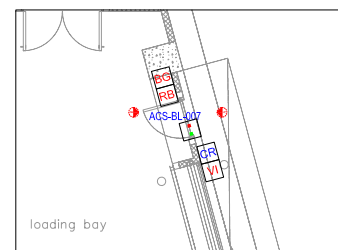

SCHEDULE

- ACCESS CONTROL SYSTEMS**
 ACS-BL-001 Access to BOH Access Corridor from Utilities Lobby
 ACS-BL-002 Access to Utilities Lobby from Staircase 04
 ACS-BL-003 Access to Fire Fighters' Lobby from Staircase 01
 ACS-BL-004 Access to BOH Access Corridor from Inner Lobby
 ACS-BL-005 Access to Stair Lobby from Staircase 03
 ACS-BL-006 Access to Loading Bay - Internal Access
 ACS-BL-007 Access to Loading Bay - External Access
 ACS-BL-008 Dock Master's Office
 ACS-BL-009 Sprinkler tank Room
 ACS-BL-011 Refuse Sorting Room
 ACS-BL-012 Office Refuse Store
 ACS-BL-013 Retail Refuse Store

ACS-BL-001 Access to BOH Access Corridor from Utilities Lobby

ACS-BL-002 Access to Utilities Lobby from Staircase 04

ACS-BL-003 Access to Fire Fighters' Lobby from Staircase 01

ACS-BL-004 Access to BOH Access Corridor from Inner Lobby

ACS-BL-005 Access to Stair Lobby from Staircase 03

ACS-BL-006 Access from Loading Bay - Internal Access

ACS-BL-007 Access to Loading Bay - External Access

ACS-BL-008 Dock Master's Office

ACS-BL-009 Sprinkler Tank Room