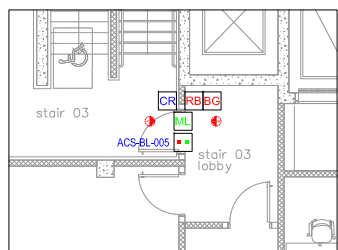

SCHEDULE

- ACCESS CONTROL SYSTEMS**
 ACS-BL-001 Access to BOH Access Corridor from Utilities Lobby
 ACS-BL-002 Access to Utilities Lobby from Staircase 04
 ACS-BL-003 Access to Fire Fighters' Lobby from Staircase 01
 ACS-BL-004 Access to BOH Access Corridor from Inner Lobby
 ACS-BL-005 Access to Stair Lobby from Staircase 03
 ACS-BL-006 Access to Loading Bay - Internal Access
 ACS-BL-007 Access to Loading Bay - External Access
 ACS-BL-008 Dock Master's Office
 ACS-BL-009 Sprinkler tank Room
 ACS-BL-011 Refuse Sorting Room
 ACS-BL-012 Office Refuse Store
 ACS-BL-013 Retail Refuse Store

ACS-BL-001 Access to BOH Access Corridor from Utilities Lobby

ACS-BL-002 Access to Utilities Lobby from Staircase 04

ACS-BL-003 Access to Fire Fighters' Lobby from Staircase 01

ACS-BL-004 Access to BOH Access Corridor from Inner Lobby

ACS-BL-005 Access to Stair Lobby from Staircase 03

ACS-BL-006 Access from Loading Bay - Internal Access

ACS-BL-007 Access to Loading Bay - External Access

ACS-BL-008 Dock Master's Office

ACS-BL-009 Sprinkler Tank Room