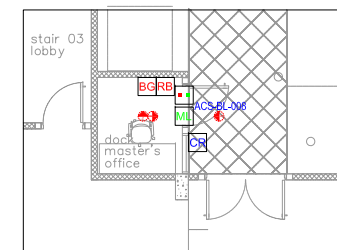

SCHEDULE

- ACCESS CONTROL SYSTEMS**
 ACS-BL-001 Access to BOH Access Corridor from Utilities Lobby
 ACS-BL-002 Access to Utilities Lobby from Staircase 04
 ACS-BL-003 Access to Fire Fighters' Lobby from Staircase 01
 ACS-BL-004 Access to BOH Access Corridor from Inner Lobby
 ACS-BL-005 Access to Stair Lobby from Staircase 03
 ACS-BL-006 Access to Loading Bay - Internal Access
 ACS-BL-007 Access to Loading Bay - External Access
 ACS-BL-008 Dock Master's Office
 ACS-BL-009 Sprinkler tank Room
 ACS-BL-011 Refuse Sorting Room
 ACS-BL-012 Office Refuse Store
 ACS-BL-013 Retail Refuse Store

ACS-BL-001 Access to BOH Access Corridor from Utilities Lobby

ACS-BL-002 Access to Utilities Lobby from Staircase 04

ACS-BL-003 Access to Fire Fighters' Lobby from Staircase 01

ACS-BL-004 Access to BOH Access Corridor from Inner Lobby

ACS-BL-005 Access to Stair Lobby from Staircase 03

ACS-BL-006 Access from Loading Bay - Internal Access

ACS-BL-007 Access to Loading Bay - External Access

ACS-BL-008 Dock Master's Office

ACS-BL-009 Sprinkler Tank Room