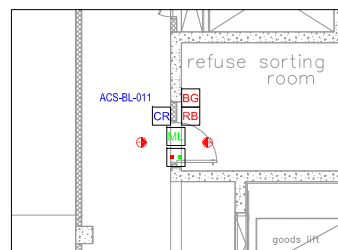

ACS-BL-001 Access to BOH Access Corridor from Utilities Lobby

ACS-BL-002 Access to Utilities Lobby from Staircase 04

ACS-BL-003 Access to Fire Fighters' Lobby from Staircase 01

ACS-BL-004 Access to BOH Access Corridor from Inner Lobby

ACS-BL-005 Access to Stair Lobby from Staircase 03

ACS-BL-006 Access from Loading Bay - Internal Access

ACS-BL-007 Access to Loading Bay - External Access

ACS-BL-008 Dock Master's Office

ACS-BL-009 Sprinkler Tank Room

ACS-BL-011 Refuse Sorting Room

ACS-BL-012 Office Refuse Store

ACS-BL-013 Retail Refuse Store

KEY

- ESP ELECTRONIC SECURITY CONTROL PANEL
- VI VIDEO INTERCOM
- VS CCTV VIEWING STATION
- CR CARD READER
- RB RELEASE BUTTON
- AK INTRUDER ALARM KEYPAD
- WS ACCESS CONTROL WORKSTATION
- BG BREAK GLASS
- ML MAGLOCK
- DC DOOR CONTACT
- QR QR CODE READER
- PS PANIC SIREN
- PB PANIC BUTTON
- ACS-QF-00 DEVICE ID NUMBER