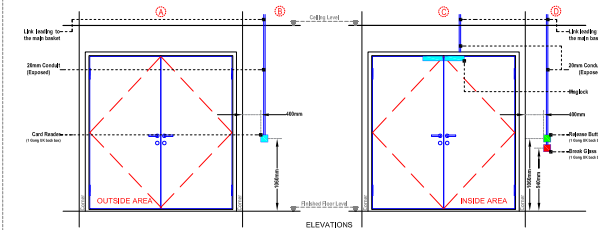

ACS-BL-001 Access to BOH Access Corridor from Utilities Lobby

ACS-BL-002 Access to Utilities Lobby from Staircase 04

ACS-BL-003 Access to Fire Fighters' Lobby from Staircase 01

ACS-BL-004 Access to BOH Access Corridor from Inner Lobby

ACS-BL-005 Access to Stair Lobby from Staircase 03

ACS-BL-006 Access from Loading Bay - Internal Access

ACS-BL-007 Access to Loading Bay - External Access

ACS-BL-008 Dock Master's Office

ACS-BL-009 Sprinkler Tank Room

REV DATE	BY REVISIONS	KEY PLAN	NOTES	SPECIALIST DESIGNER
PROJECT TITLE		DRAWING TITLE		
CLIENT		DRAWING NUMBER		Rev
Scale	Date	Drawn	Checked	