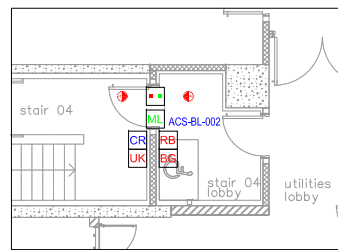

SCHEDULE

- ACCESS CONTROL SYSTEMS**
 ACS-BL-001 Access to BOH Access Corridor from Utilities Lobby
 ACS-BL-002 Access to Utilities Lobby from Staircase 04
 ACS-BL-003 Access to Fire Fighters' Lobby from Staircase 01
 ACS-BL-004 Access to BOH Access Corridor from Inner Lobby
 ACS-BL-005 Access to Stair Lobby from Staircase 03
 ACS-BL-006 Access to Loading Bay - Internal Access
 ACS-BL-007 Access to Loading Bay - External Access
 ACS-BL-008 Dock Master's Office
 ACS-BL-009 Sprinkler tank Room
 ACS-BL-011 Refuse Sorting Room
 ACS-BL-012 Office Refuse Store
 ACS-BL-013 Retail Refuse Store

ACS-BL-001 Access to BOH Access Corridor from Utilities Lobby

ACS-BL-002 Access to Utilities Lobby from Staircase 04

ACS-BL-003 Access to Fire Fighters' Lobby from Staircase 01

ACS-BL-004 Access to BOH Access Corridor from Inner Lobby