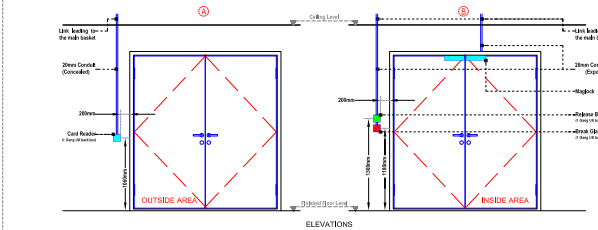

ACS-BL-013 Retail Refuse Store

KEY

- ESP ELECTRONIC SECURITY CONTROL PANEL
- VI VIDEO INTERCOM
- VS CCTV VIEWING STATION
- CR CARD READER
- RB RELEASE BUTTON
- AK INTRUDER ALARM KEYPAD
- WS ACCESS CONTROL WORKSTATION
- BG BREAK GLASS
- ML MAGLOCK
- DC DOOR CONTACT
- QR QR CODE READER
- PS PANIC SIREN
- PB PANIC BUTTON
- ACS-QF-00 DEVICE ID NUMBER

REV DATE	BY REVISIONS	KEY PLAN	NOTES	SPECIALIST DESIGNER
PROJECT TITLE		DRAWING TITLE		
CLIENT		DRAWING NUMBER		Rev
Scale	Date	Drawn	Checked