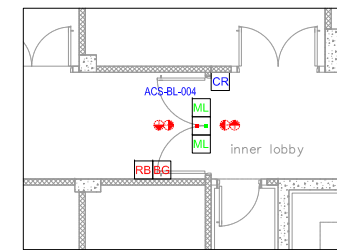

SCHEDULE

- ACCESS CONTROL SYSTEMS**
 ACS-BL-001 Access to BOH Access Corridor from Utilities Lobby
 ACS-BL-002 Access to Utilities Lobby from Staircase 04
 ACS-BL-003 Access to Fire Fighters' Lobby from Staircase 01
 ACS-BL-004 Access to BOH Access Corridor from Inner Lobby
 ACS-BL-005 Access to Stair Lobby from Staircase 03
 ACS-BL-006 Access to Loading Bay - Internal Access
 ACS-BL-007 Access to Loading Bay - External Access
 ACS-BL-008 Dock Master's Office
 ACS-BL-009 Sprinkler tank Room
 ACS-BL-011 Refuse Sorting Room
 ACS-BL-012 Office Refuse Store
 ACS-BL-013 Retail Refuse Store

ACS-BL-001 Access to BOH Access Corridor from Utilities Lobby

ACS-BL-002 Access to Utilities Lobby from Staircase 04

ACS-BL-003 Access to Fire Fighters' Lobby from Staircase 01

ACS-BL-004 Access to BOH Access Corridor from Inner Lobby

ACS-BL-005 Access to Stair Lobby from Staircase 03

ACS-BL-006 Access from Loading Bay - Internal Access

ACS-BL-007 Access to Loading Bay - External Access

ACS-BL-008 Dock Master's Office

ACS-BL-009 Sprinkler Tank Room