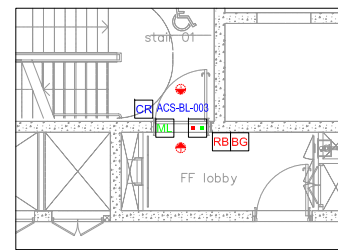

SCHEDULE

- ACCESS CONTROL SYSTEMS**
 ACS-BL-001 Access to BOH Access Corridor from Utilities Lobby
 ACS-BL-002 Access to Utilities Lobby from Staircase 04
 ACS-BL-003 Access to Fire Fighters' Lobby from Staircase 01
 ACS-BL-004 Access to BOH Access Corridor from Inner Lobby
 ACS-BL-005 Access to Stair Lobby from Staircase 03
 ACS-BL-006 Access to Loading Bay - Internal Access
 ACS-BL-007 Access to Loading Bay - External Access
 ACS-BL-008 Dock Master's Office
 ACS-BL-009 Sprinkler tank Room
 ACS-BL-011 Refuse Sorting Room
 ACS-BL-012 Office Refuse Store
 ACS-BL-013 Retail Refuse Store

ACS-BL-001 Access to BOH Access Corridor from Utilities Lobby

ACS-BL-002 Access to Utilities Lobby from Staircase 04

ACS-BL-003 Access to Fire Fighters' Lobby from Staircase 01

ACS-BL-004 Access to BOH Access Corridor from Inner Lobby

ACS-BL-005 Access to Stair Lobby from Staircase 03

ACS-BL-006 Access from Loading Bay - Internal Access

ACS-BL-007 Access to Loading Bay - External Access

ACS-BL-008 Dock Master's Office

ACS-BL-009 Sprinkler Tank Room

ACS-BL-011 Refuse Sorting Room

ACS-BL-012 Office Refuse Store

ACS-BL-013 Retail Refuse Store

KEY

- ESP ELECTRONIC SECURITY CONTROL PANEL
- VI VIDEO INTERCOM
- VS CCTV VIEWING STATION
- CR CARD READER
- RB RELEASE BUTTON
- AK INTRUDER ALARM KEYPAD
- WS ACCESS CONTROL WORKSTATION
- BG BREAK GLASS
- ML MAGLOCK
- DC DOOR CONTACT
- QR QR CODE READER
- PS PANIC SIREN
- PB PANIC BUTTON
- ACS-QF-00 DEVICE ID NUMBER