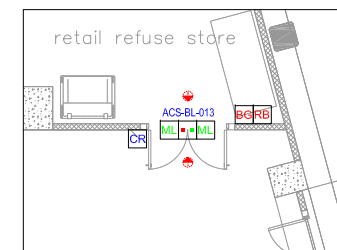

ACS-BL-001 Access to BOH Access Corridor from Utilities Lobby

ACS-BL-002 Access to Utilities Lobby from Staircase 04

ACS-BL-003 Access to Fire Fighters' Lobby from Staircase 01

ACS-BL-004 Access to BOH Access Corridor from Inner Lobby

ACS-BL-005 Access to Stair Lobby from Staircase 03

ACS-BL-006 Access from Loading Bay - Internal Access

ACS-BL-007 Access to Loading Bay - External Access

ACS-BL-008 Dock Master's Office

ACS-BL-009 Sprinkler Tank Room

ACS-BL-011 Refuse Sorting Room

ACS-BL-012 Office Refuse Store

ACS-BL-013 Retail Refuse Store

KEY

- ESP ELECTRONIC SECURITY CONTROL PANEL
- VI VIDEO INTERCOM
- VS CCTV VIEWING STATION
- CR CARD READER
- RB RELEASE BUTTON
- AK INTRUDER ALARM KEYPAD
- WS ACCESS CONTROL WORKSTATION
- BG BREAK GLASS
- ML MAGLOCK
- DC DOOR CONTACT
- QR QR CODE READER
- PS PANIC SIREN
- PB PANIC BUTTON
- ACS-QF-00 DEVICE ID NUMBER